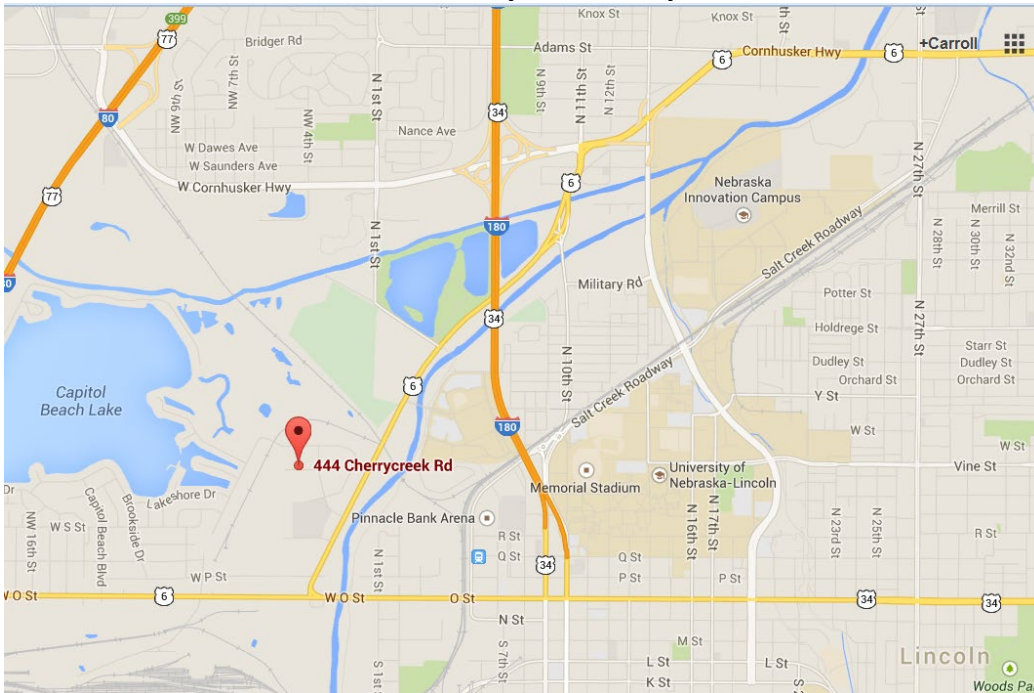

2020 NACO Institute of Excellence Meeting Locations

North Platte

When: 1st Thursday in April, May, July, September and October

Where: West Central Research & Extension Center, 402 W. State Farm Road

Source: Google Maps 12/5/2014

<https://www.google.com/maps/place/402+W+State+Farm+Rd,+North+Platte,+NE+69101/@41.0900432,-100.7696717,17z/data=!3m1!4m2!3m1!1s0x87761873e45136ff:0xede604b5cbb3e680>

Lincoln

When: 2nd Thursday in April, May, July, September and October

Where: NE Extension Lancaster County, 444 Cherrycreek Road, Suite A

Source: Google Maps 12/5/2014

<https://www.google.com/maps/place/444+Cherrycreek+Rd,+Lincoln,+NE+68528/@40.8207971,-96.726002,14z/data=!4m2!3m1!1s0x8796bf14dd0af197:0xcec162717f6d7ab6>