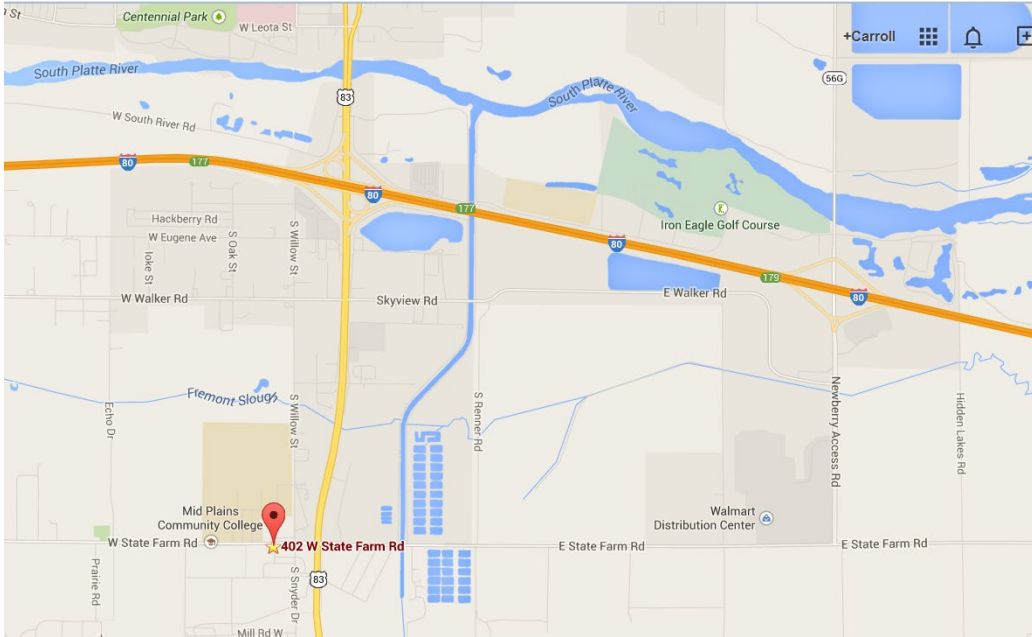

2020 NACO Institute of Excellence Meeting Locations

North Platte

When: 1st Thursday in April, May, July, September and October

Where: West Central Research & Extension Center, 402 W. State Farm Road

Source: Google Maps 12/5/2014

<https://www.google.com/maps/place/402+W+State+Farm+Rd,+North+Platte,+NE+69101/@41.0900432,-100.7696717,17z/data=!3m1!4m2!3m1!1s0x87761873e45136ff:0xede604b5cbb3e680>

Lincoln

When: 2nd Thursday in April, May, July, September and October

Where: NE Extension Lancaster County, 444 Cherrycreek Road, Suite A

Source: Google Maps 12/5/2014

<https://www.google.com/maps/place/444+Cherrycreek+Rd,+Lincoln,+NE+68528/@40.8207971,-96.726002,14z/data=!4m2!3m1!1s0x8796bf14dd0af197:0xcec162717f6d7ab6>