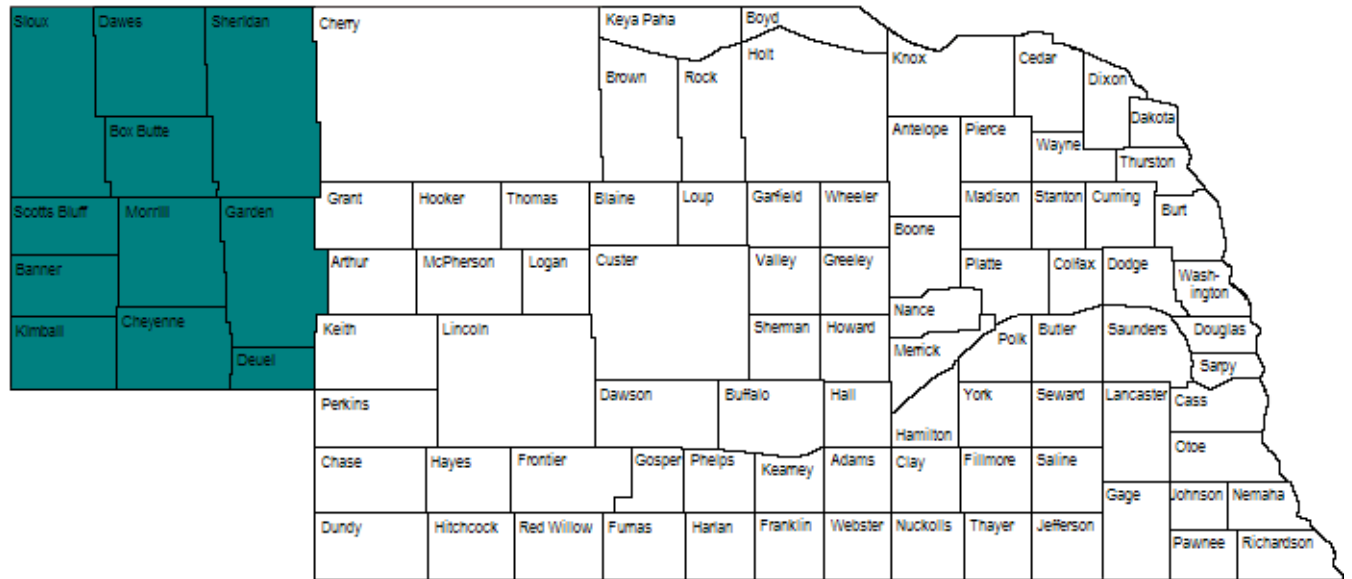

Panhandle District

[Bylaws](#)

President:

Charlie Knapper, Scotts Bluff County
Commissioner

Vice President:

Monty Stoddard, Banner County Treasurer

Treasurer / Secretary:

Beth Fiegenschuh, Cheyenne County Clerk

NACO Board Representative:

Charlie Knapper, Scotts Bluff County
Commissioner

Counties and County Seats

Banner County (Harrisburg)

Box Butte County (Alliance)

Cheyenne (Sidney)

Dawes County (Chadron)

Deuel County (Chappell)

Garden County (Oshkosh)

Kimball County (Kimball)

Morrill County (Bridgeport)

Scotts Bluff County (Gering)

Sheridan County (Rushville)

Sioux County (Harrison)