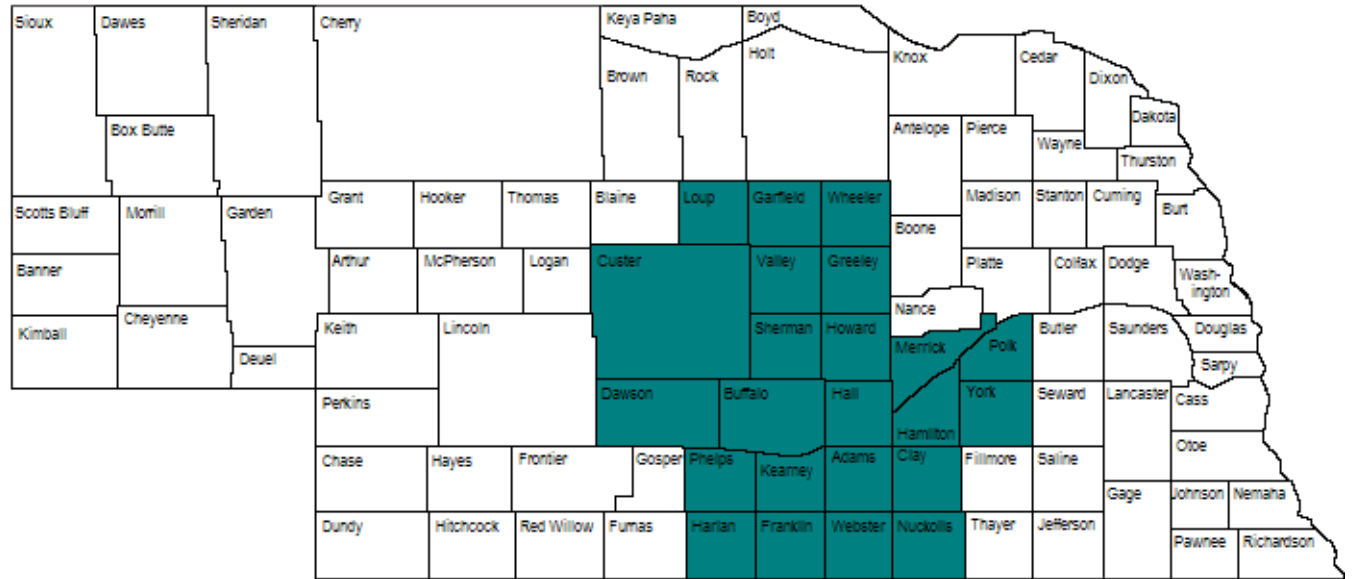

Central District

[Bylaws](#)

President:

Pat Sandberg, Hamilton County Assessor

Vice President:

Royce Gonzales, Nuckolls County Clerk of the District Court

Secretary/Treasurer:

Jackie Herrick, Hall County Highway Administrative Assistant

NACO Board Representative:

Theresa Puls, Phelps County Commissioner

Counties and County Seats

Adams County (Hastings)

Buffalo County (Kearney)

Clay County (Clay Center)

Custer County (Broken Bow)

Dawson County (Lexington)

Franklin County (Franklin)

Garfield County (Burwell)

Greeley County (Greeley)

Hall County (Grand Island)

Hamilton County (Aurora)

Harlan County (Alma)

Howard County (St Paul)

Kearney County (Minden)

Loup County (Taylor)

Merrick County (Central City)

Nuckolls County (Nelson)

Phelps County (Holdrege)

Polk County (Osceola)

Sherman County (Loup City)

Valley County (Ord)

Webster County (Red Cloud)

Wheeler County (Bartlett)

York County (York)